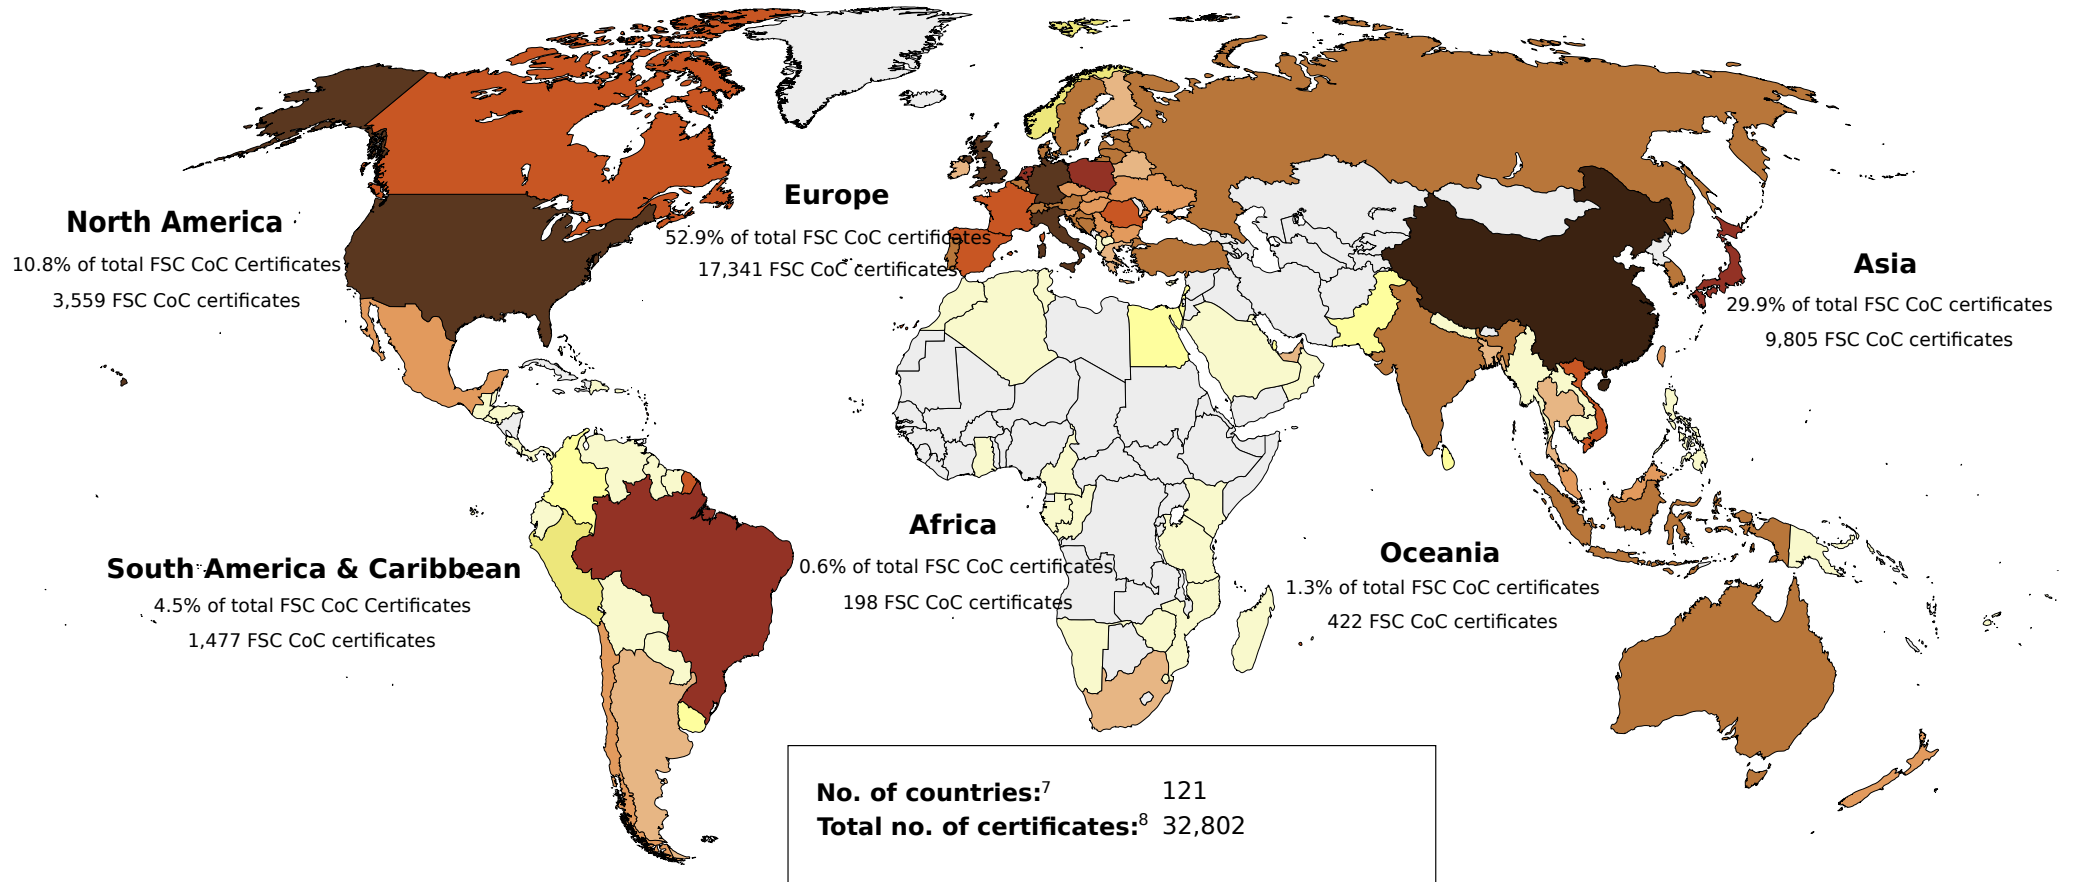

Europe	Total area (ha)	No.
AUSTRIA	587	2
BELARUS	8,096,692	58
BELGIUM	23,259	2
BOSNIA AND HERZEGOVINA	1,532,625	5
BULGARIA	1,303,463	25
CROATIA	2,039,241	3
CZECH REPUBLIC	52,582	5
DENMARK	209,107	5
ESTONIA	1,414,258	8
FINLAND	1,470,346	8
FRANCE	39,858	6
GERMANY	1,152,272	57
HUNGARY	304,428	6
IRELAND	446,222	2
ITALY	63,759	17
LATVIA	1,015,950	14
LITHUANIA	1,094,839	45
LUXEMBOURG	22,062	3
NETHERLANDS	169,647	4
NORWAY	444,426	5
POLAND	6,937,706	18
PORTUGAL	378,057	31
ROMANIA	2,636,975	24
RUSSIA	44,790,524	146
SERBIA	963,955	3
SLOVAKIA	146,832	10
SLOVENIA	260,269	2
SPAIN	252,774	27
SWEDEN	12,121,736	24
SWITZERLAND	616,473	8
UKRAINE	3,859,430	70
UNITED KINGDOM	1,609,099	35

Total	95,469,454	678
--------------	-------------------	------------

Latin America & Caribbean	Total area (ha)	No.
ARGENTINA	468,003	11
BELIZE	197,122	2
BOLIVIA	981,862	8
BRAZIL	7,107,919	116
CHILE	2,279,237	21
COLOMBIA	152,541	10
COSTA RICA	41,871	17
DOMINICAN REPUBLIC	365	1
ECUADOR	56,604	4
GUATEMALA	440,502	10
GUYANA	371,680	1
HONDURAS	17,815	1
NICARAGUA	25,931	7
PANAMA	22,501	8
PARAGUAY	38,880	4
PERU	669,724	10
SURINAME	363,090	4
URUGUAY	934,552	23
VENEZUELA	155,839	2
Total	14,326,039	260

Number of countries:⁴ 84
Total number of certificates:⁵ 1,513
Total FSC-certified forest area:⁶ 198,683,028

Global FSC Chain of Custody certificates

Number of FSC CoC certificates

Based on numbers from FSC International
Created: 04.08.2017

Global FSC Chain of Custody certificates: by region and country

Africa	No.
ALGERIA	1
CAMEROON	10
CONGO, THE REPUBLIC OF	3
EGYPT	30
GABON	10
GHANA	6
KENYA	1
MADAGASCAR	1
MAURITIUS	1
MOROCCO	3
MOZAMBIQUE	2
NAMIBIA	3
SEYCHELLES	3
SOUTH AFRICA	117
SWAZILAND	2
TANZANIA, UNITED REPUBLIC OF	1
TUNISIA	3
ZIMBABWE	1
Total	198