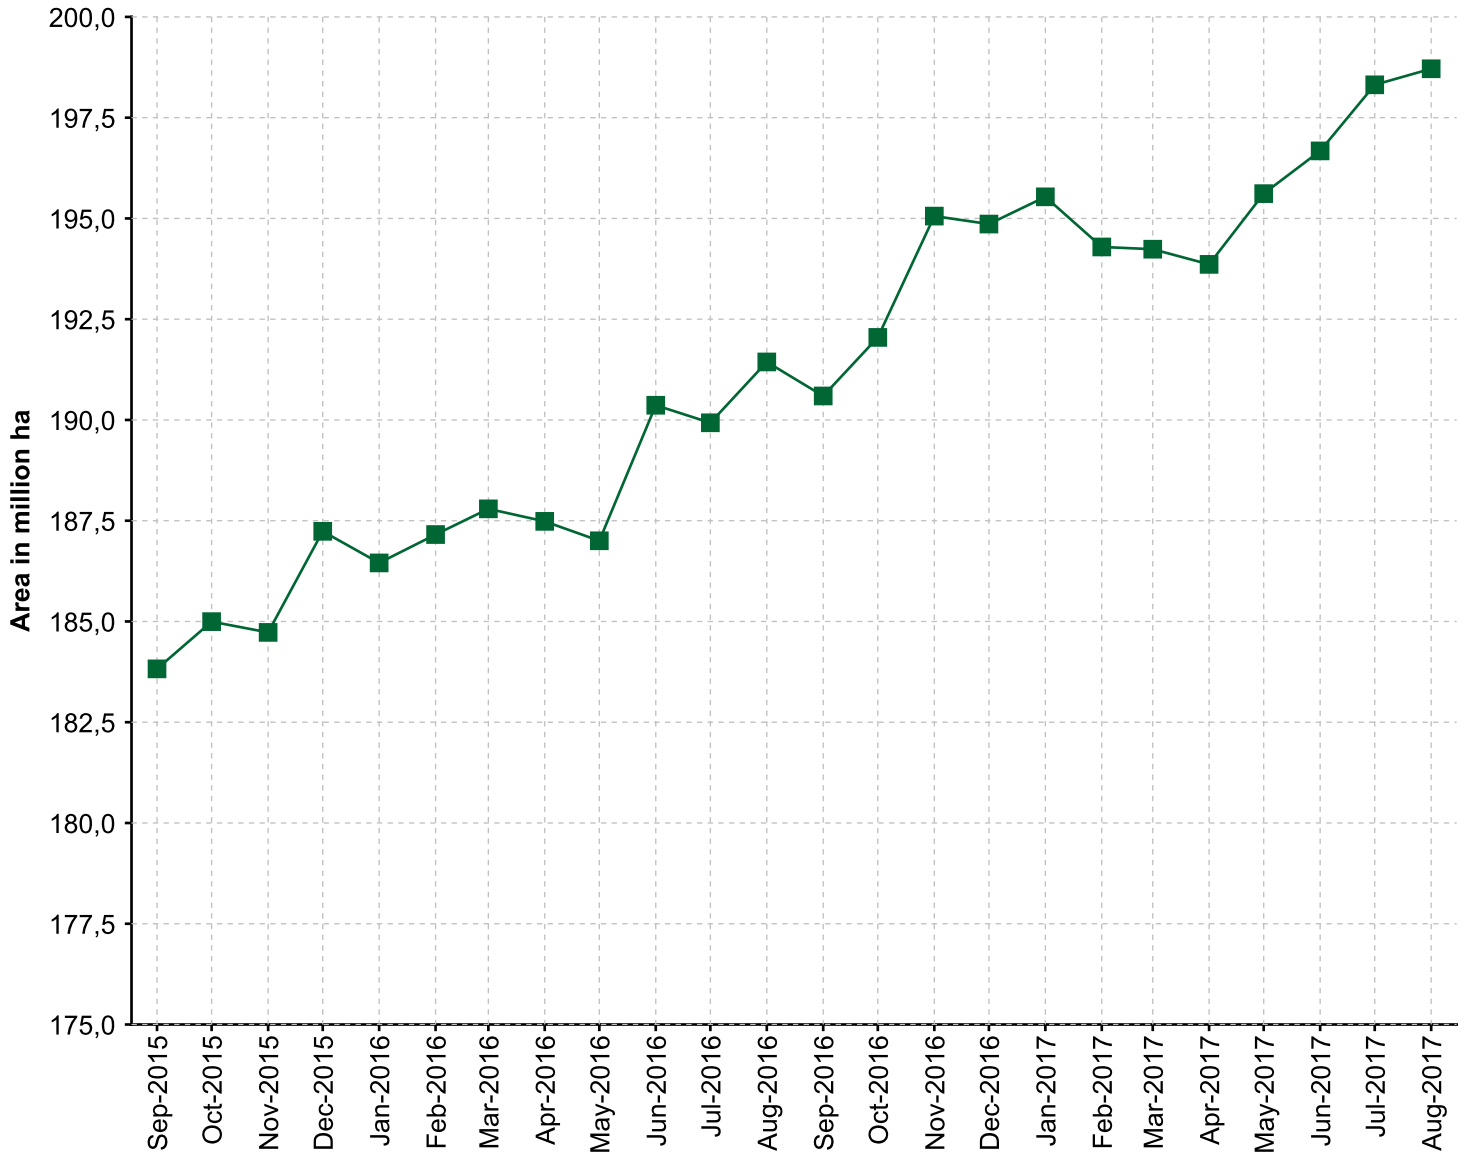

Area over time