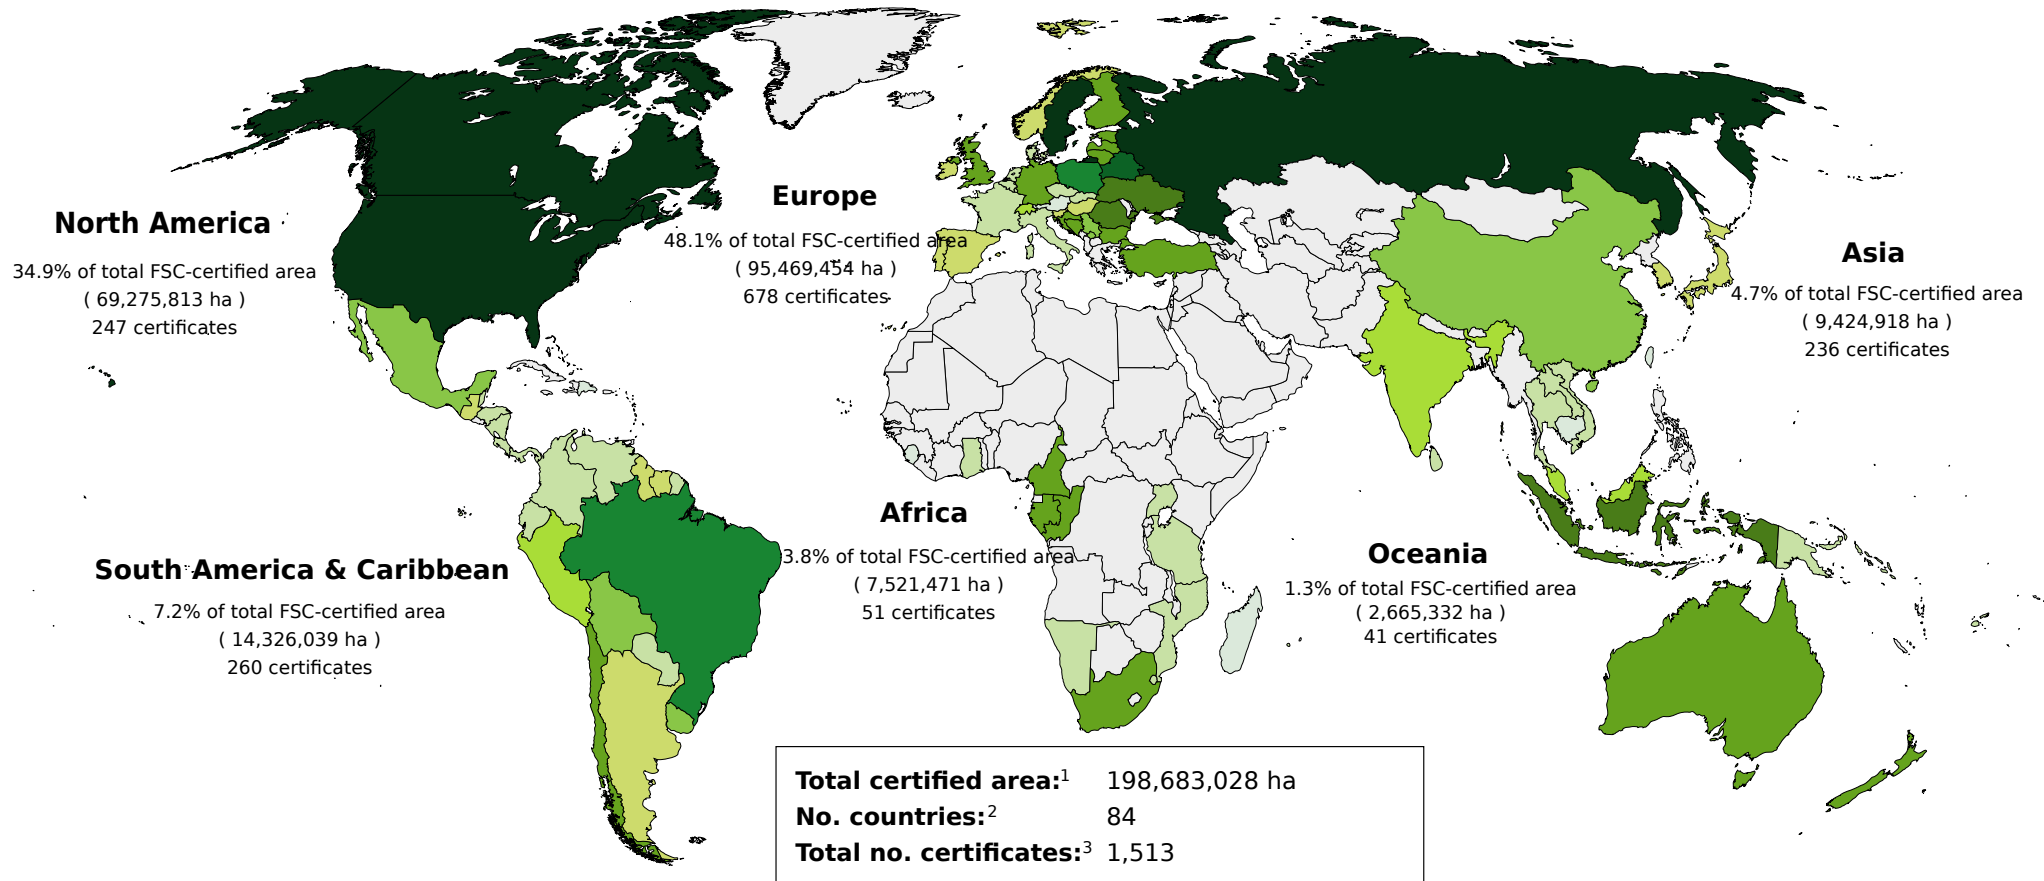

Forest Stewardship Council®

FSC Facts & Figures

August 4, 2017

Global FSC-certified forest area

Total FSC-certified forest area in ha

Based on numbers from FSC International
 Created: 04.08.2017

Global FSC-certified Area and Number of Certificates: by region and country

Africa	Total area (ha)	No.
CAMEROON	1,130,301	4
CONGO, THE REPUBLIC OF	2,478,943	4
GABON	2,042,616	3
GHANA	11,517	2
MADAGASCAR	1,298	1
MOZAMBIQUE	50,753	2
NAMIBIA	224,974	5
SIERRA LEONE	3,137	1
SOUTH AFRICA	1,229,536	19
SWAZILAND	123,824	4
TANZANIA, UNITED	183,697	3
UGANDA	40,875	3
Total	7,521,471	51

Latin America & Caribbean	No.
ARGENTINA	116
BAHAMAS	1
BELIZE	2
BOLIVIA	11
BRAZIL	1,029
BRITISH VIRGIN ISLANDS	9
CAYMAN ISLANDS	1
CHILE	148
COLOMBIA	30
COSTA RICA	8
DOMINICAN REPUBLIC	2
ECUADOR	13
EL SALVADOR	4

GUATEMALA	10
GUYANA	4
HONDURAS	3
PANAMA	3
PARAGUAY	6
PERU	39
PUERTO RICO	3
SAINT VINCENT AND THE GRENADINES	1
SURINAME	6
TURKS AND CAICOS ISLANDS	1
URUGUAY	21
VENEZUELA	6
Total	1,477

North America	No.
CANADA	712
MEXICO	144
UNITED STATES	2,703
Total	3,559