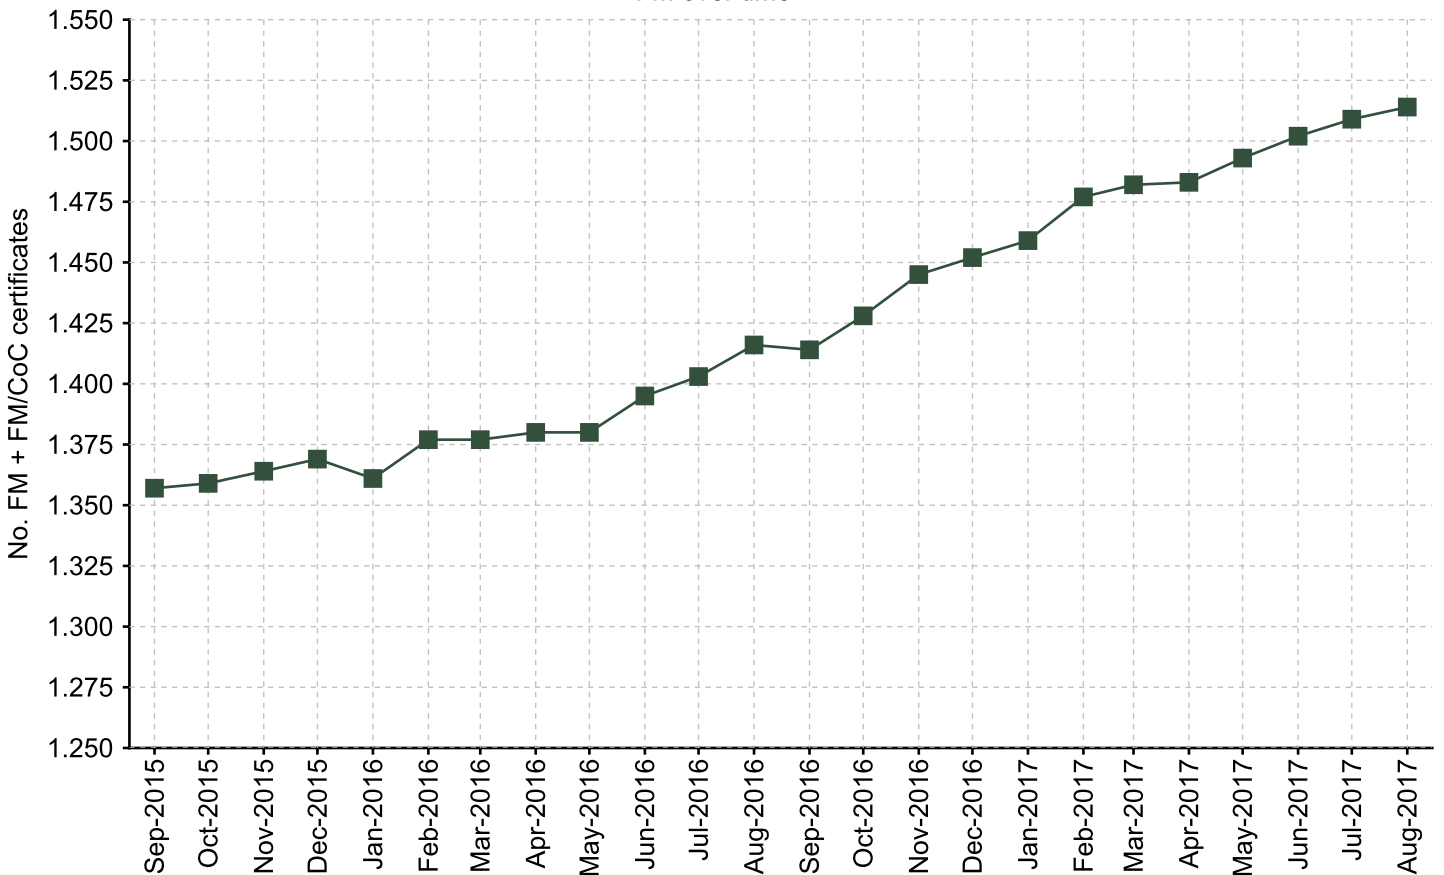

GUATEMALA	10
GUYANA	4
HONDURAS	3
PANAMA	3
PARAGUAY	6
PERU	39
PUERTO RICO	3
SAINT VINCENT AND THE GRENADINES	1
SURINAME	6
TURKS AND CAICOS ISLANDS	1
URUGUAY	21
VENEZUELA	6
Total	1,477

North America	No.
CANADA	712
MEXICO	144
UNITED STATES	2,703
Total	3,559

Oceania	No.
AUSTRALIA	268
FIJI	2
NEW ZEALAND	149
PAPUA NEW GUINEA	2
SAMOA	1
Total	422

Number of Countries: ⁹	121
Total number of certificates: ¹⁰	32,802

Ten largest FSC certificates

COC over time

FM over time